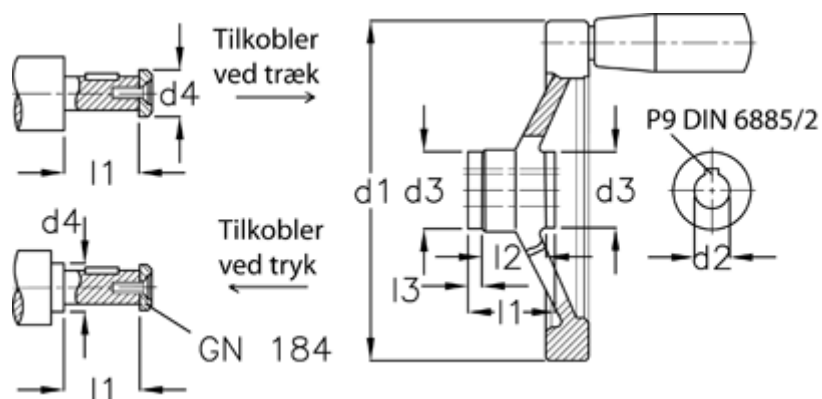

Article number: 20371316

Description: E+G Handwheel
GN 321.4-160-K16-D-DR

Measures

$d1$	= 160
$d2$ H7	= 16
$d3$	= 32
$d4$ max	= 21
$l1$	= 32.5
$l2$	= 20
$l3$	= 6